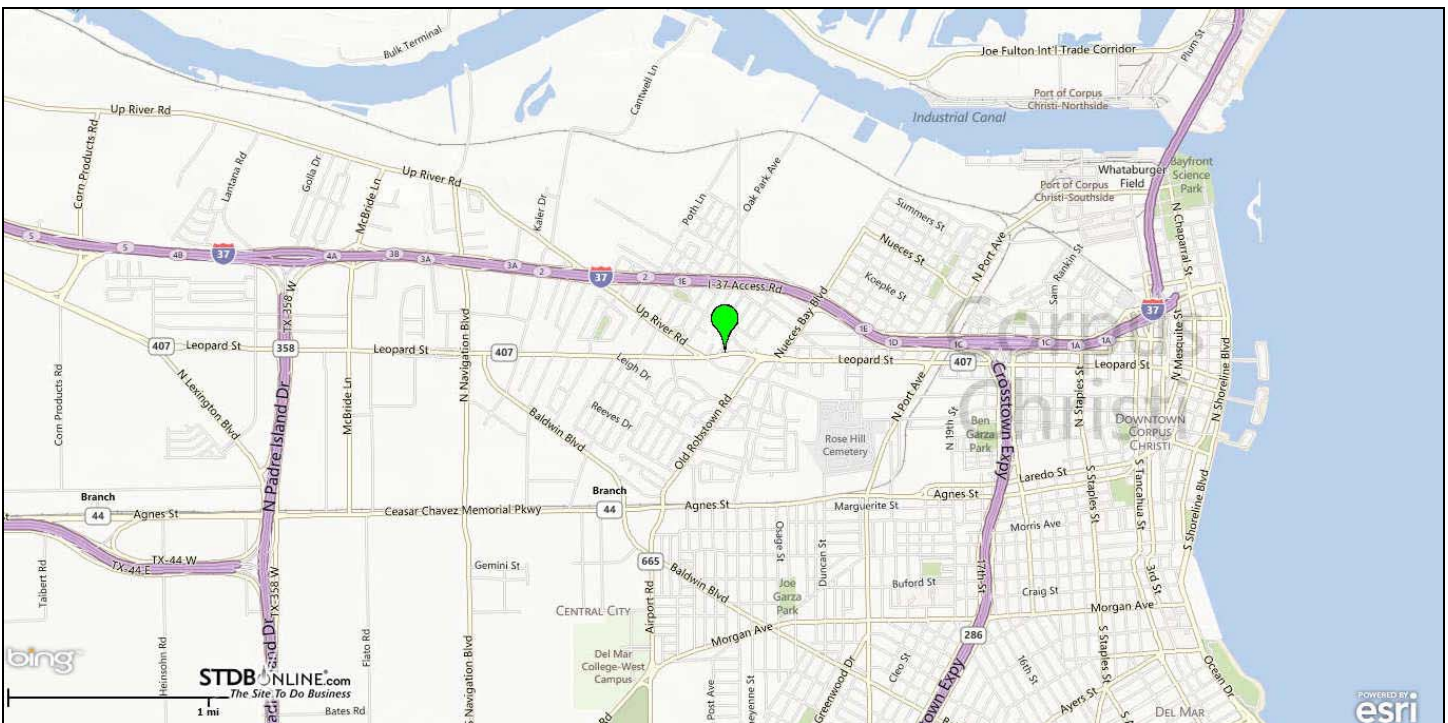

ValueBank Tower, Corpus Christi, Texas Location Maps

ValueBank Tower, Corpus Christi, Texas Location Maps

Drive times from ValueBank Tower

LEGEND

Blue section is 10 minutes drive time from building

Brown section is 15 minutes drive time from building

Green section is 20 minutes drive time from building