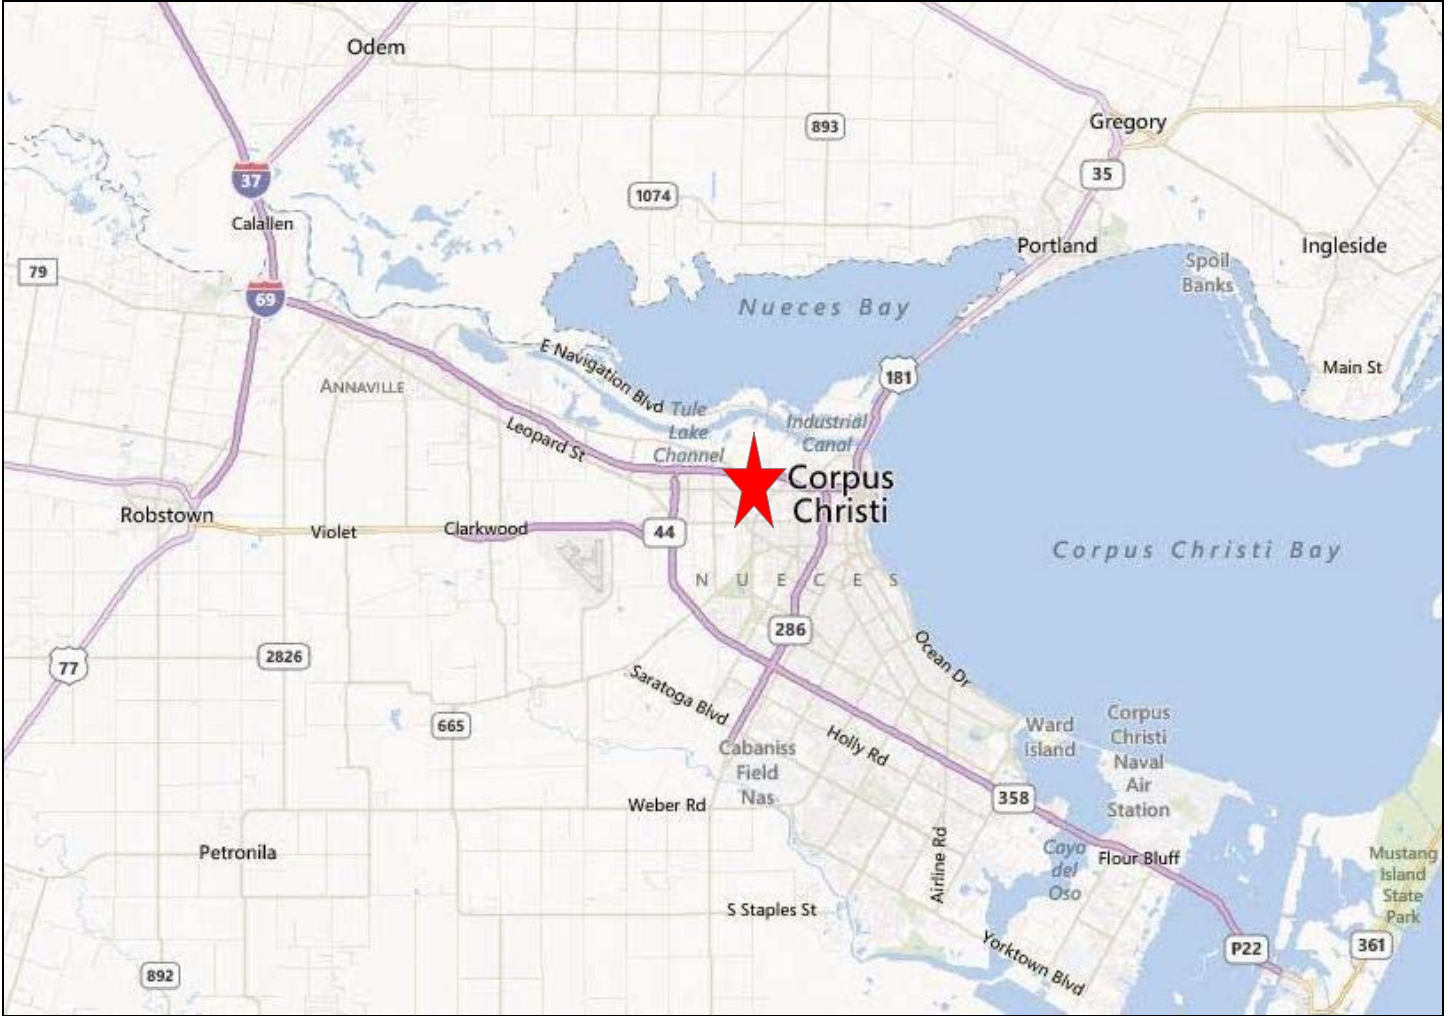

ValueBank Tower, Corpus Christi, Texas Location Maps

ValueBank Tower, Corpus Christi, Texas Location Maps

Drive times from ValueBank Tower

LEGEND

Blue section is 10 minutes drive time from building

Brown section is 15 minutes drive time from building

Green section is 20 minutes drive time from building