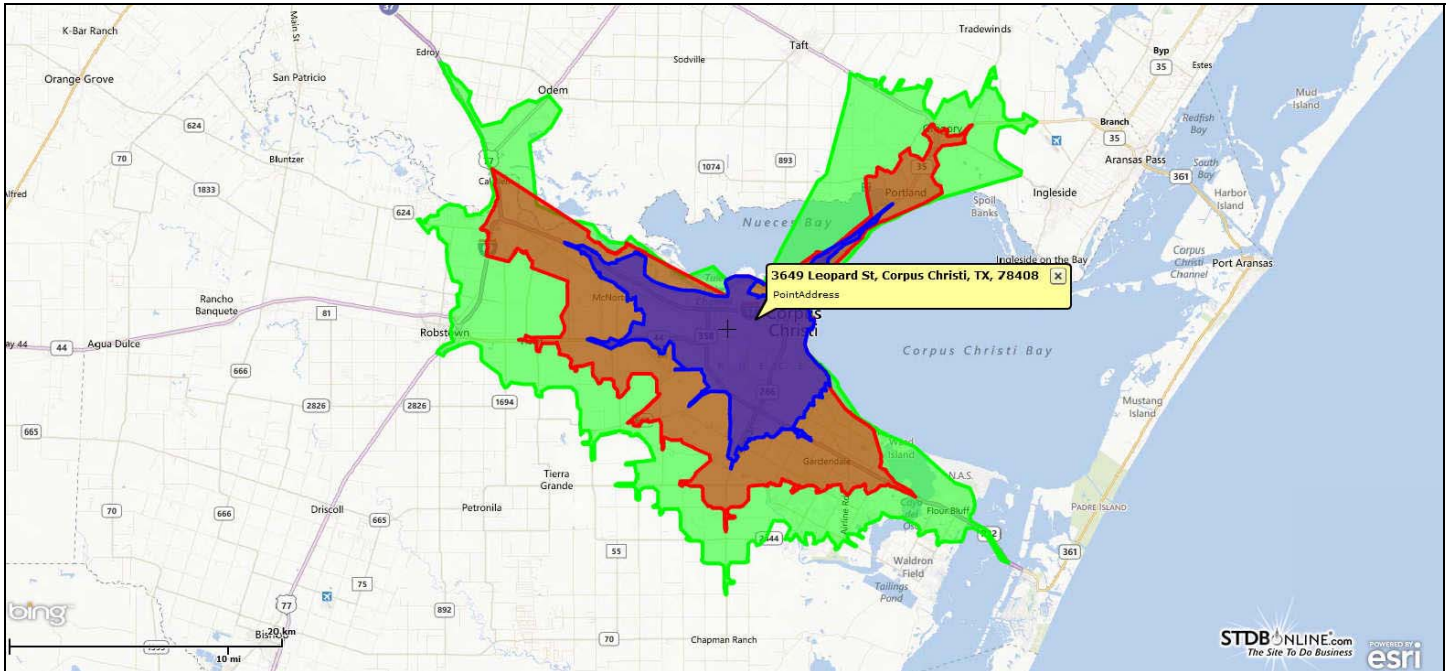

ValueBank Tower, Corpus Christi, Texas Location Maps

ValueBank Tower, Corpus Christi, Texas Location Maps

Drive times from ValueBank Tower

LEGEND

Blue section is 10 minutes drive time from building

Brown section is 15 minutes drive time from building

Green section is 20 minutes drive time from building